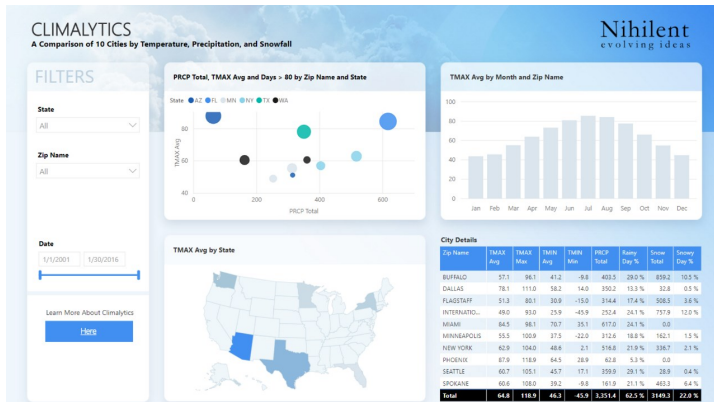

Combine the power of weather data with your organizations data, to turn insights in to high value predictive action!

Climalytics™ is a pre-defined weather analytics solution that delivers weather data such as temperature, precipitation, snow cover, and extreme weather data (tornadoes, hail, storm cells, and lightning) that easily “snaps-in” to various other types of custom data direct from your organization. Start gaining deeper insights and driving better decisions with a solution in 3 weeks or less!

What you get:

- Historical and daily updated weather data with pre-defined out of the box dashboards and reports
- Pre-built and highly scalable architecture and data models that work for both on-premise and cloud
- Predictive analytics and machine learning models that can turn your insights in to actionable results
- Industry agnostic solution, integrating YOUR data to deliver valuable insights in 3 weeks or less!
- Robust data visualizations using Microsoft Power BI